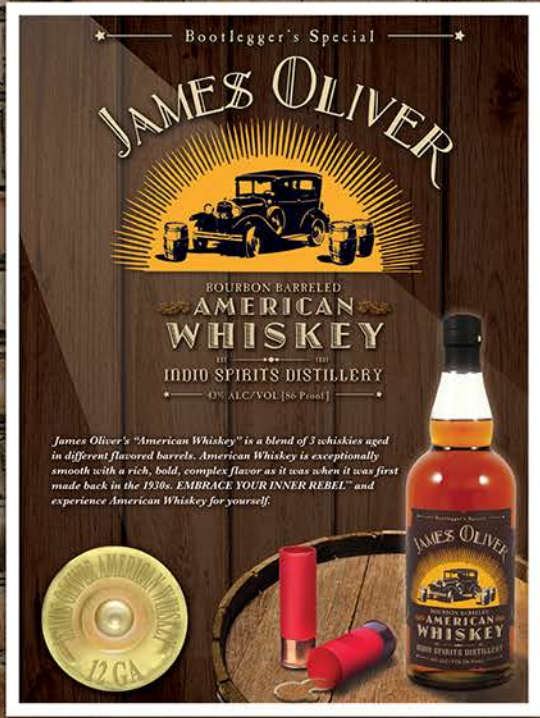

ON PREMISE

Poster

Front

Coaster

Back

OFF PREMISE

Bottle
Necker

Shelftalker

Major
Floor
Wood
Sign

Case
Card